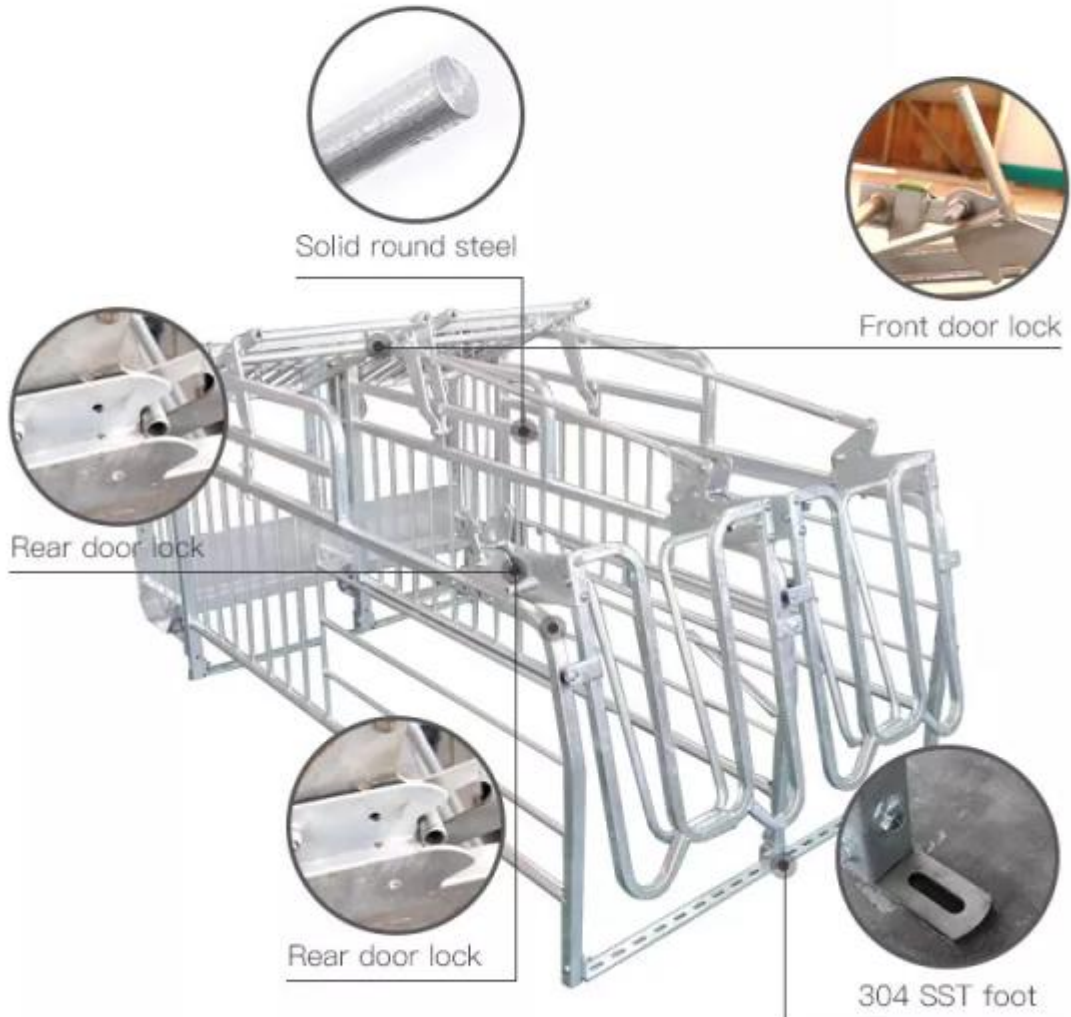

Free Access Stall Specifications

Dimension	2400mm*660mm*1100mm
Material	Galvanized stainless steel
Usage	gestation

Free Access Stall Advantage

- 1.The limit bar is connected to a wide piggery area, sows can walk out of the limit bar and move to the event site freely after eating.
- 2.It is a good solution that the sow has been staying in the limit pen, which is conducive to the growth of the sow in line with animal welfare.
- 3.After the back door opens, the sow enters to the touch the front door, at which time the back door closes.
- 4.Galvanized foot plate, anti-corrosion and anti-rust, strong and firm.
- 5.When the sow enters the stall, the front door opens the sow for feeding. The controller

installed on the front door can freely switch the stall, which can control the entry and exit of the sow according to the situation.

Free Access Stall details

- 1.Back door: rear door lock.
- 2.Front door: front door lock can be operated freely.
- 3.Anti-collision rubber pad: reduce noise when falling.
- 4.Stall strengthening rod: steel tube connection between stall and stall for reinforcement.

Free access stall

It is a good solution that the sow has been staying in the limit pen, which is conducive to the growth of the sow in line with animal welfare.

PRODUCT DESCRIPTION

PRODUCT SIZE

PRODUCT ADVANTAGE