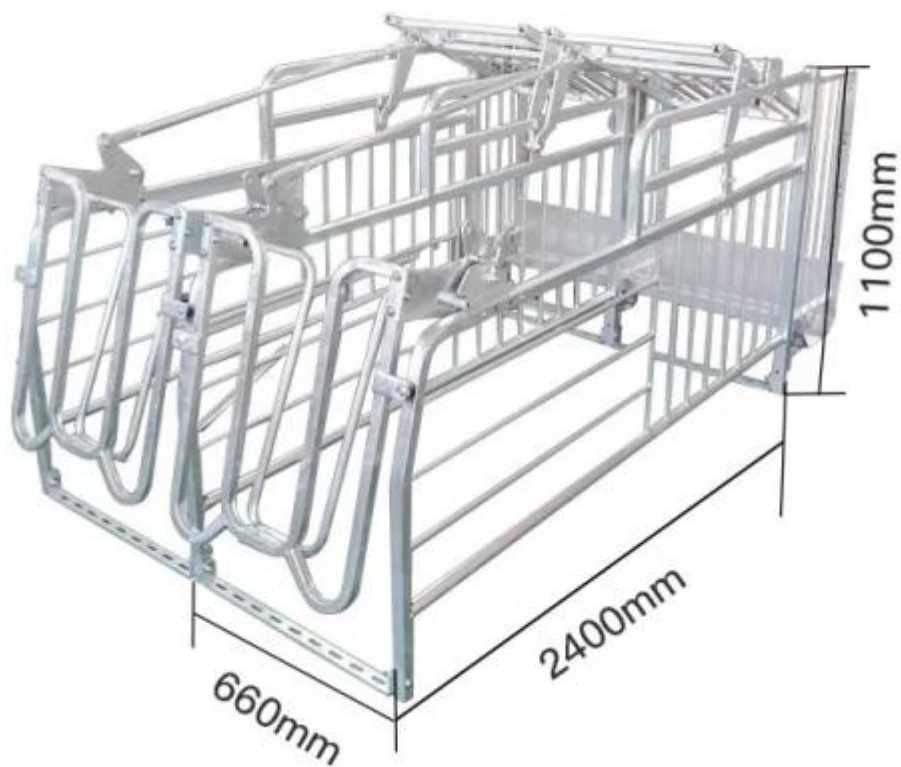

Free Access Stall Specifications

Dimension	2400mm*660mm*1100mm
Material	Galvanized stainless steel
Usage	gestation

Free Access Stall Advantage

- 1.The limit bar is connected to a wide piggery area, sows can walk out of the limit bar and move to the event site freely after eating.
- 2.It is a good solution that the sow has been staying in the limit pen, which is conducive to the growth of the sow in line with animal welfare.
- 3.After the back door opens, the sow enters to the touch the front door, at which time the back door closes.
- 4.Galvanized foot plate, anti-corrosion and anti-rust, strong and firm.
- 5.When the sow enters the stall, the front door opens the sow for feeding. The controller

installed on the front door can freely switch the stall, which can control the entry and exit of the sow according to the situation.

Free Access Stall details

- 1.Back door: rear door lock.
- 2.Front door: front door lock can be operated freely.
- 3.Anti-collision rubber pad: reduce noise when falling.
- 4.Stall strengthening rod: steel tube connection between stall and stall for reinforcement.

Free access stall

It is a good solution that the sow has been staying in the limit pen, which is conducive to the growth of the sow in line with animal welfare.

PRODUCT DESCRIPTION

PRODUCT SIZE

PRODUCT ADVANTAGE