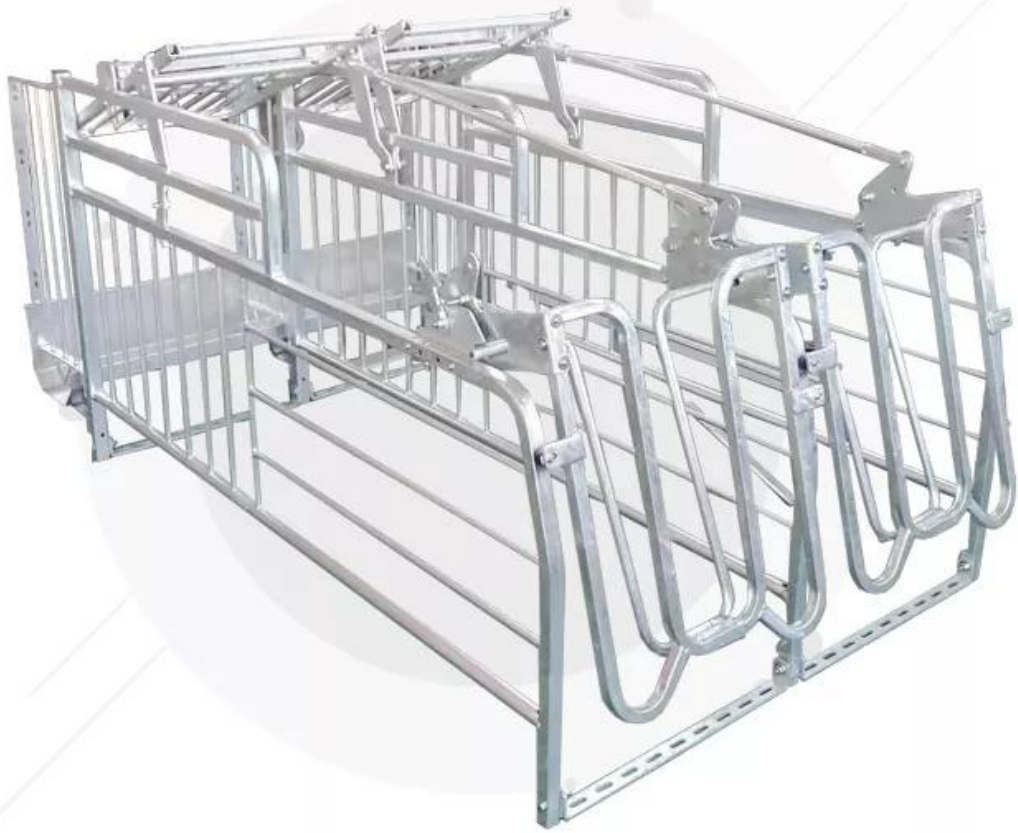

Free Access Stall Specifications

Dimension	2400mm*660mm*1100mm
Material	Galvanized stainless steel
Usage	gestation

Free Access Stall Advantage

- 1.The limit bar is connected to a wide piggery area, sows can walk out of the limit bar and move to the event site freely after eating.
- 2.It is a good solution that the sow has been staying in the limit pen, which is conducive to the growth of the sow in line with animal welfare.
- 3.After the back door opens, the sow enters to the touch the front door, at which time the back door closes.
- 4.Galvanized foot plate, anti-corrosion and anti-rust, strong and firm.
- 5.When the sow enters the stall, the front door opens the sow for feeding. The controller

installed on the front door can freely switch the stall, which can control the entry and exit of the sow according to the situation.

Free Access Stall details

- 1.Back door: rear door lock.
- 2.Front door: front door lock can be operated freely.
- 3.Anti-collision rubber pad: reduce noise when falling.
- 4.Stall strengthening rod: steel tube connection between stall and stall for reinforcement.

Free access stall

It is a good solution that the sow has been staying in the limit pen, which is conducive to the growth of the sow in line with animal welfare.

PRODUCT DESCRIPTION

PRODUCT SIZE

PRODUCT ADVANTAGE